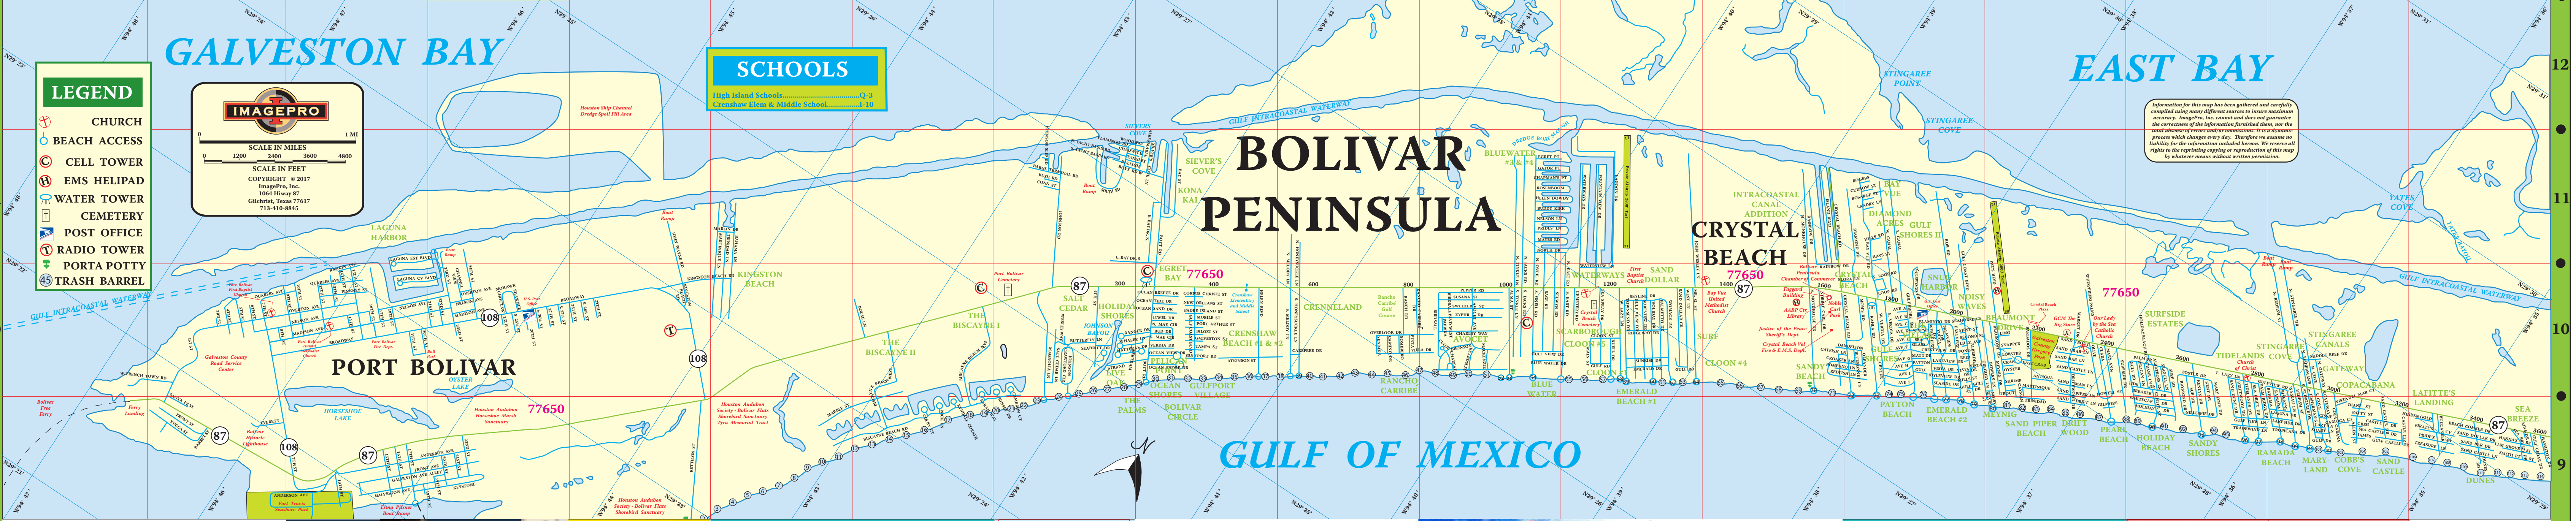

SWEDES REAL ESTATE

www.swedesrealestate.com

Pebble Pools
Let Us Build Your Backyard Paradise

Scotty Licatino
Phone: 409.253.2222
Fax: 409.253.2570

GULF COAST MARKET
the **BIG STORE**

2385 HWY 87
CRYSTAL BEACH
409-684-2400
FAX: 409-684-0306

www.thebigstorecrystalbeach.com

FACEBOOK: THE BIG STORE
OPEN 7 DAYS A WEEK

MCDONALD'S AC & HEATING
Crystal Beach, Texas

Residential • Commercial
Sales • Service • Installation

Serving Chambers County
& The Bolivar Peninsula

409-684-1829

Over 20 Years Experience
Amana
LASTS AND LASTS AND LASTS
TACB01978E

SEAGRASS BEACH

BEACH OR BAY?
BOLIVAR PENINSULA'S
PREMIER DEVELOPMENTS

LAGUNA HARBOR

RE/MAX

Your Beach Realtors
THE HAMMOND TEAM
Kathy 281-414-4952
Cody 281-414-1316

CRYSTAL BEACH VILLA

CRYSTALBEACHVILLA.COM

SIGNATURE SERVICES REALTY GROUP
Raising the BAR to a Higher Standard

Renée FUSSELL
713.252.9973
Renée@RenéeFussell.com
SignatureServicesRealty.co

the LOCAL
BOLIVAR PENINSULA'S MAGAZINE

issuu.com/thebolivarlocal

3RD COAST INTERNET
fast • reliable • local

(409) 684-7021

Keeping Bolivar Peninsula...
Connected To The World!!!

Fast/Reliable Internet
Security Cameras, Surround Sound
New Home Prewires

www.3rdCoastInternet.com

CrystalBeach.com

Vacation Rentals

BUSINESS DIRECTORY
AREA INFO • LOCAL NEWS

Anne Willis
BROKER, REALTOR®
Cell: (409) 457-7400
annew@swedesrealestate.com

Casey Blume
REALTOR®
Cell: (409) 392-0341
casey@swedesrealestate.com

SWEDES REAL ESTATE
www.swedesrealestate.com

BRINT CONSTRUCTION
Building Bolivar Since 1985

409-767-4464
www.brintconstruction.com

Bolivar PENINSULA

FARMERS' PRIEST INSURANCE AGENCY
"Your Coastal Insurance Resource"

Daniel Priest
409-755-7600

HARDHEADS
Crystal Beach, TX

IceHouse & GRILL

OPEN AIR PATIO SEATING LIVE MUSIC
FOOD BEER COCKTAILS SCRATCH KITCHEN

1035 HWY 87 409.684.1177

RE/MAX BOLIVAR PENINSULA

On The Water - Bolivar
BB Wilson
REALTOR®

2080 B Hwy 87
Crystal Beach, TX 77650
Cell: 409-795-9366
Office: 409-684-3377
Fax: 866-616-8695
bbx4848@aol.com

RV PARK

CRYSTAL BEACH TEXAS, 77650
(409) 684-0939

Bolivar PENINSULA

TEXAS CUSTOM CARTS
2101 HWY 87
CRYSTAL BEACH, TX
409-684-1043

RENTAL RATES:
WEEKLY
4 SEATER - $350.00 / 6 SEATER - $475.00
WEEKEND RATES
4 SEATER - $225.00 / 6 SEATER - $300.00

Gabourel INSURANCE
We are your way to confidence in the future!

409-898-2693 x.202
or Toll Free
800-677-7617 x.202

Home • Auto • Flood • Renters • Boat
www.GabourelInsurance.com